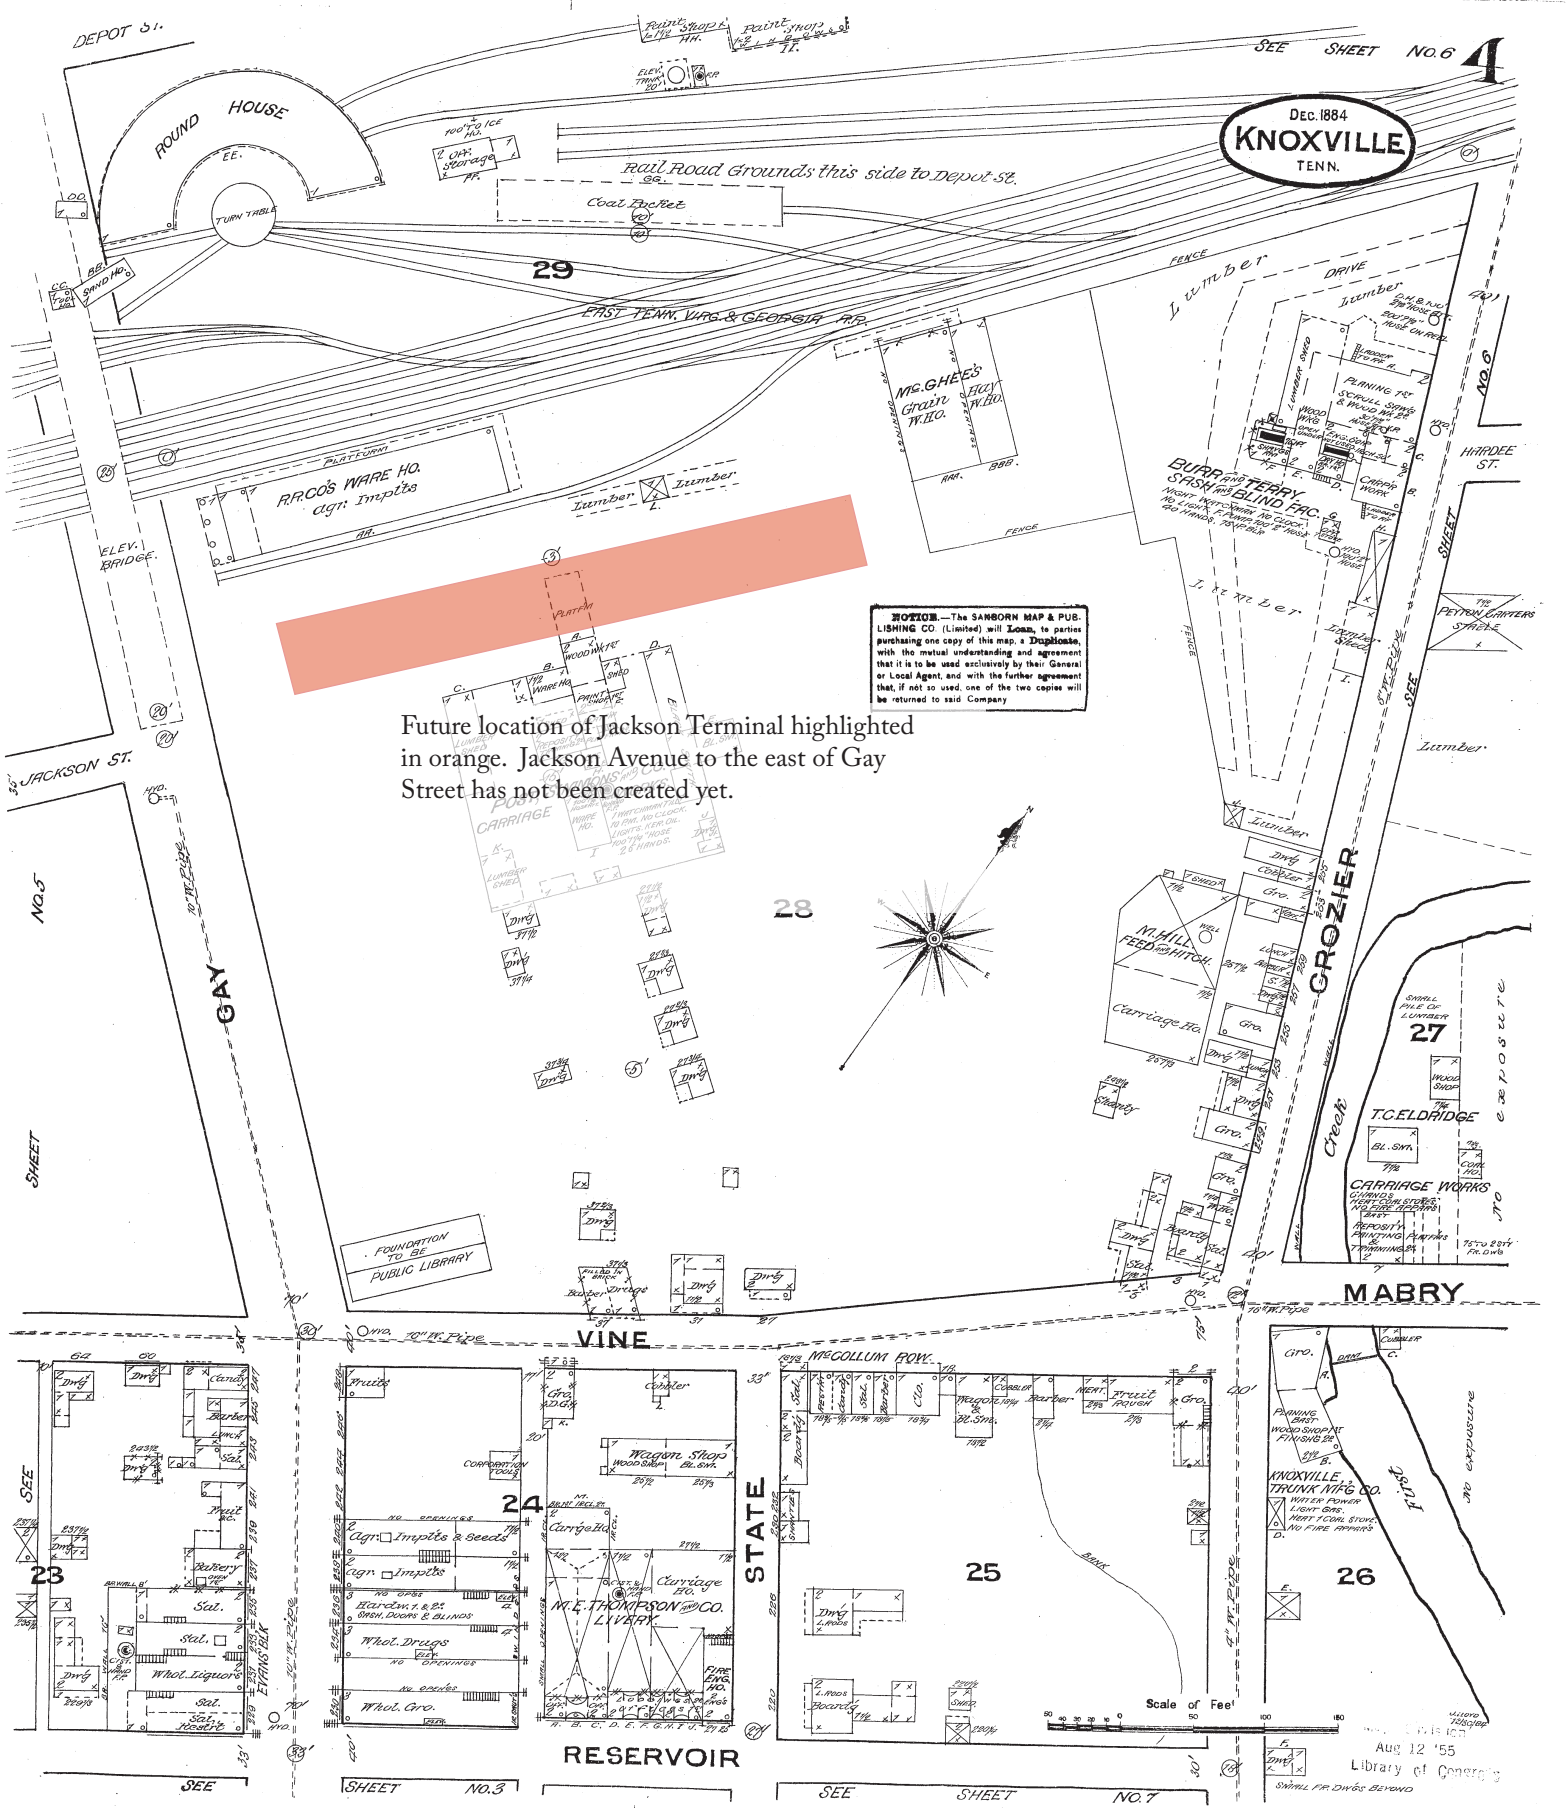

Dec. 1884
KNOXVILLE
TENN.

Future location of Jackson Terminal highlighted in orange. Jackson Avenue to the east of Gay Street has not been created yet.